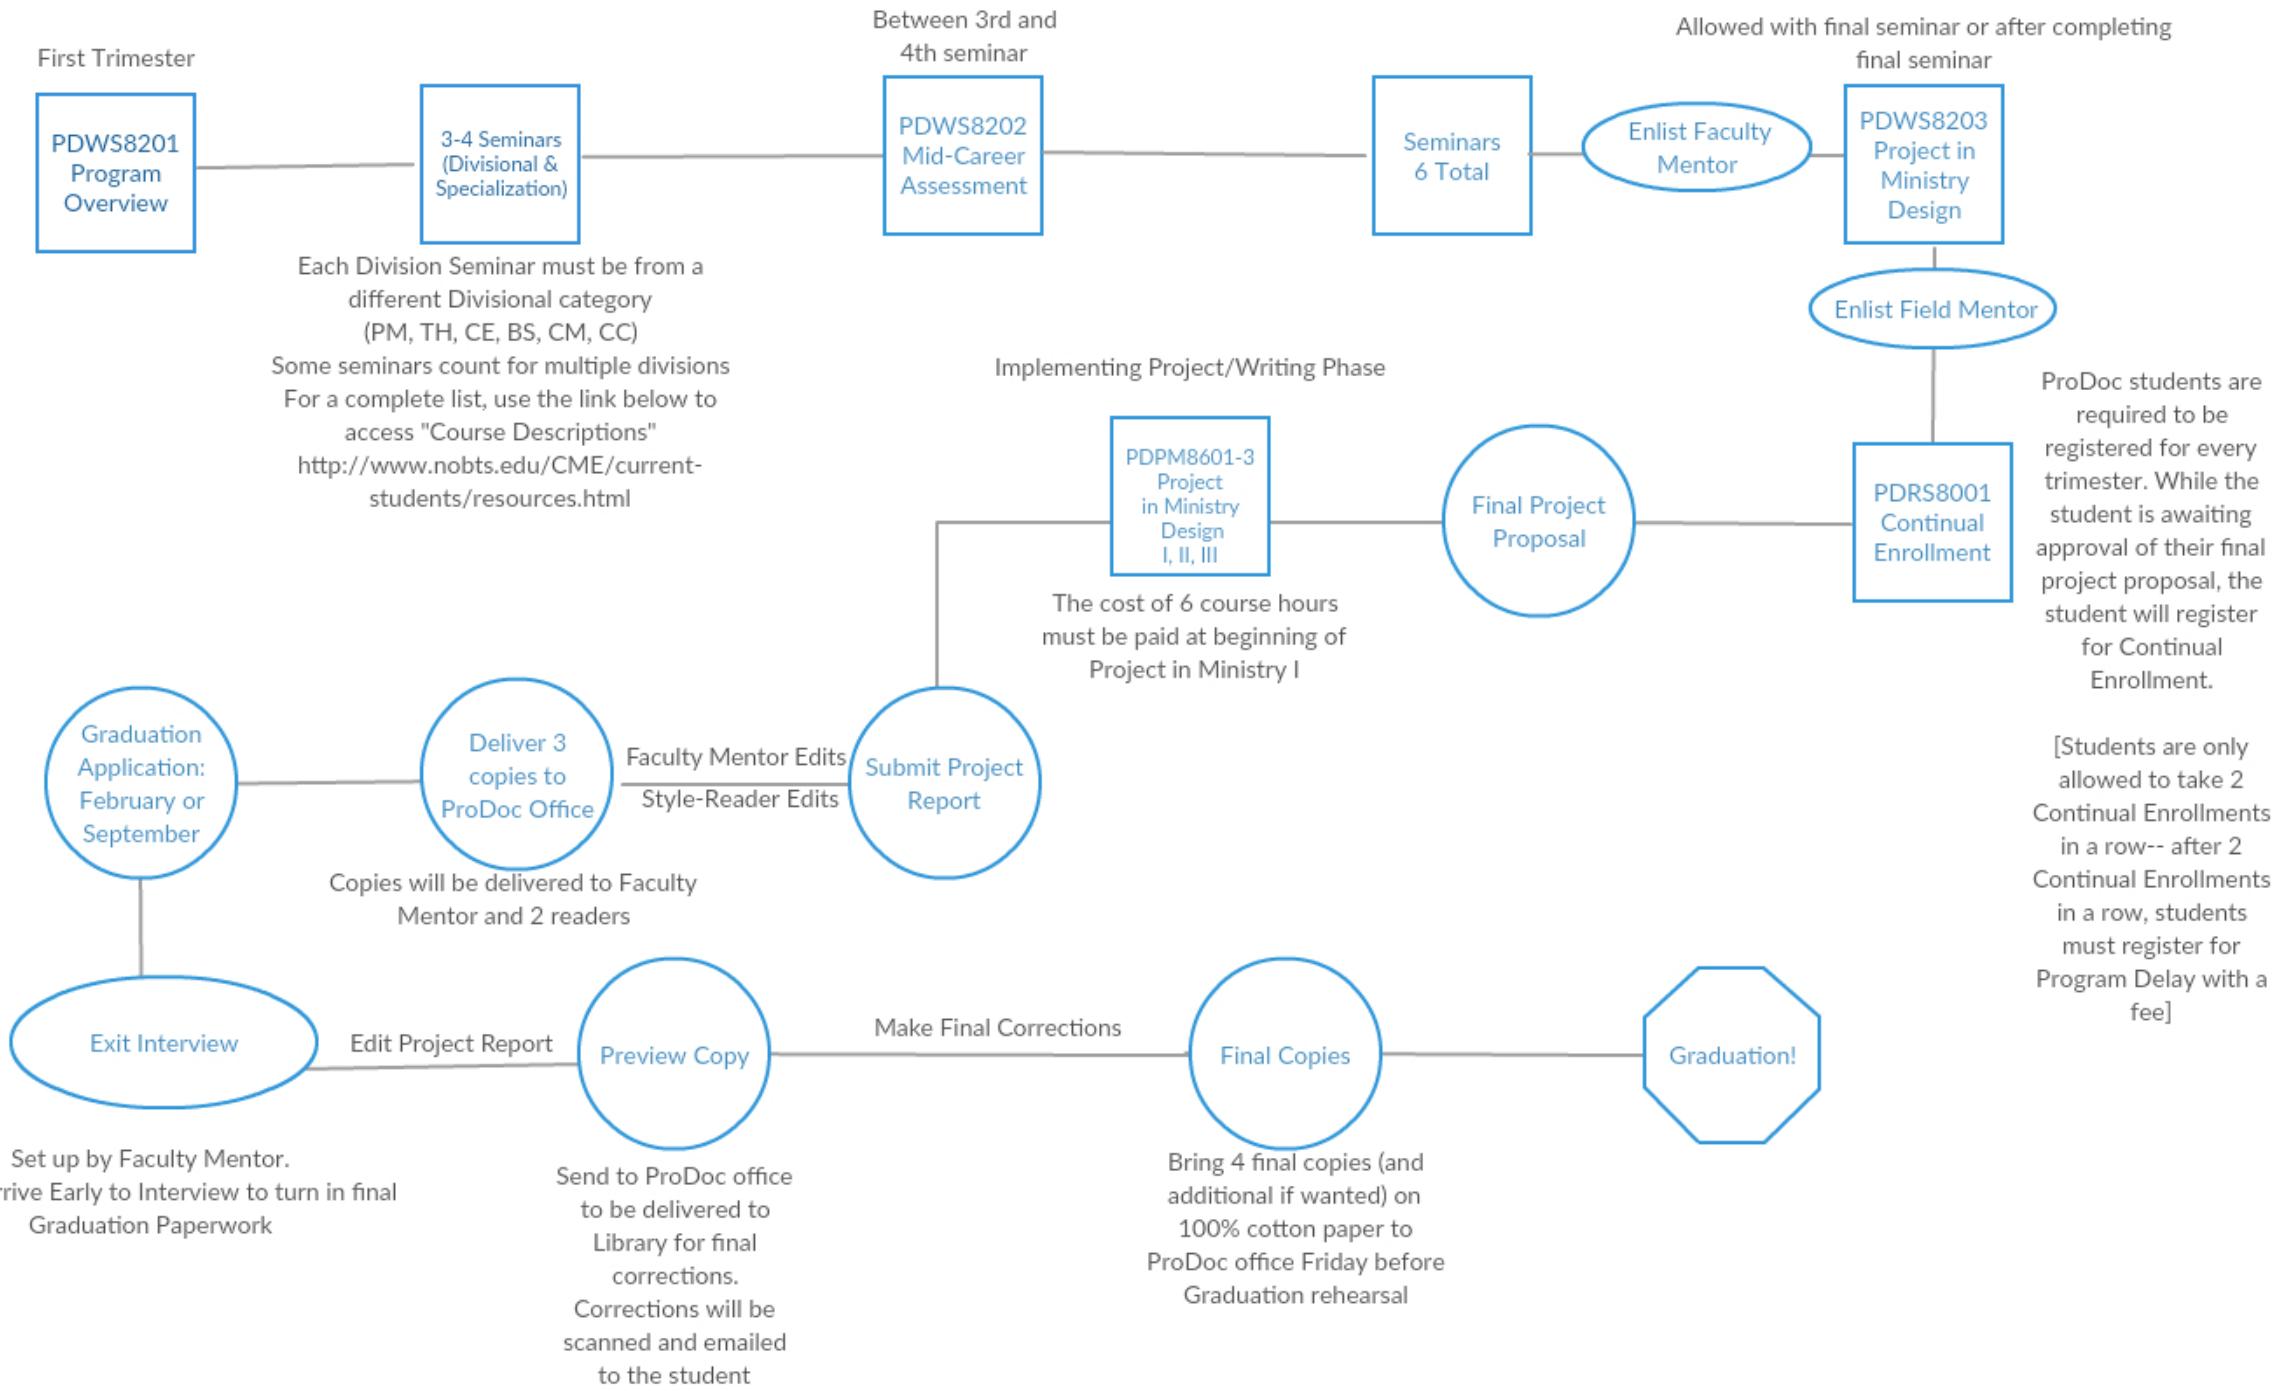

DMin Program Flow Chart

Code: = Seminar/Workshop/Registration Status = Item to be turned in = Mentor